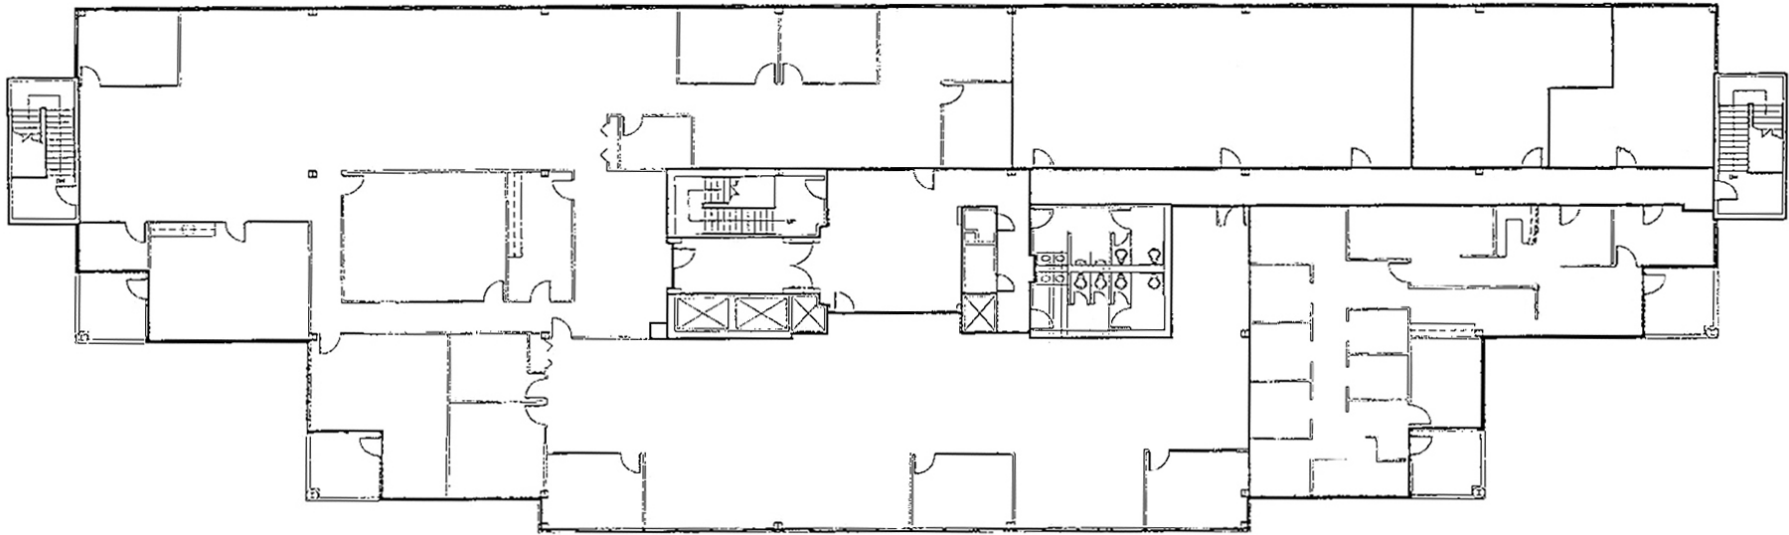

# WASHINGTON PARK

33801 - 1st Way South  
Federal Way, WA

## Third Level

**Denise Davis**

253.779.2423

ddavis@neilwalter.com

**Mike Norman**

253.779.2404

mnorman@neilwalter.com

All square footage references are approximate. The information contained herein is from sources deemed reliable. It is provided without representation, warranty or guarantee, expressed or implied as to its accuracy. Prospective Buyer or Tenant should conduct an independent investigation and verification of all matters deemed to be material, including, but not limited to, statements of income and expenses.